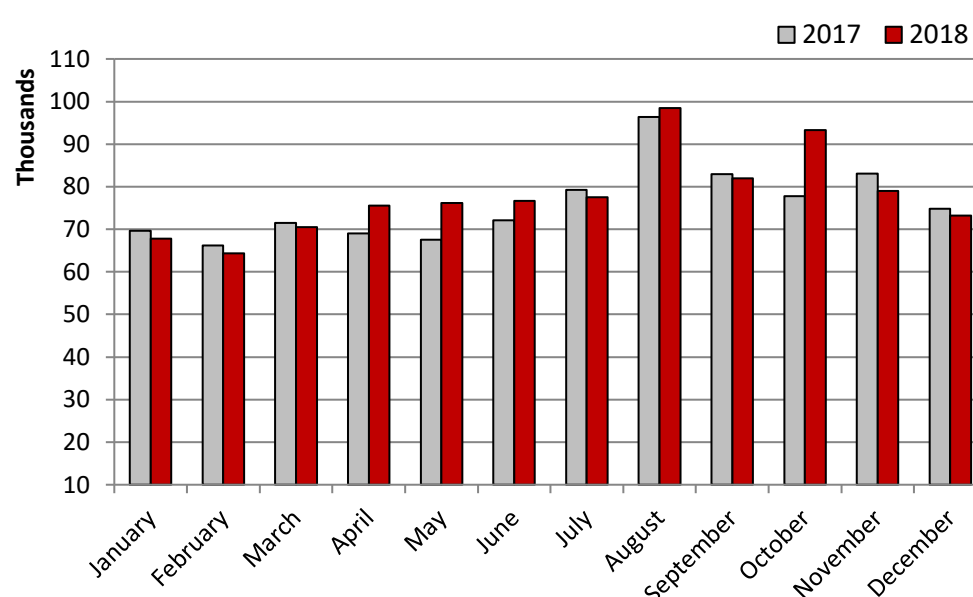

Casino Players' Visits

Last updated: 24 January 2019

Casino Players' Visits - Maltese

Month	2015	2016	2017	2018	% change (2017 vs. 2018)
January	31,269	36,173	34,962	33,863	-3%
February	29,117	35,338	36,188	32,094	-11%
March	32,719	25,906	37,103	35,055	-6%
April	29,393	31,275	31,118	34,298	10%
May	32,546	32,469	30,543	34,586	13%
June	30,314	35,164	32,112	33,807	5%
July	30,117	38,410	34,255	33,044	-4%
August	32,862	40,246	35,808	36,486	2%
September	32,676	39,424	36,281	36,421	0%
October	32,829	38,257	35,686	35,789	0%
November	30,688	35,145	33,984	33,664	-1%
December	37,078	38,949	37,981	37,366	-2%
Total	381,608	426,756	416,021	416,473	0%

Casino Players' Visits - Non-Maltese

Month	2015	2016	2017	2018	% change (2017 vs. 2018)
January	22,565	29,773	34,657	33,908	-2%
February	23,042	26,619	29,990	32,196	7%
March	43,764	29,544	34,392	35,442	3%
April	27,735	29,262	37,926	41,257	9%
May	32,118	29,809	37,061	41,525	12%
June	29,470	38,012	39,942	42,828	7%
July	32,431	43,105	44,983	44,422	-1%
August	46,061	61,448	60,621	61,958	2%
September	33,546	46,655	46,716	45,564	-2%
October	46,455	58,512	42,071	57,536	37%
November	37,421	47,594	49,034	45,366	-7%
December	24,842	37,323	36,788	35,812	-3%
Total	399,450	477,656	494,181	517,814	5%

Casino Players' Visits - Total: Maltese & Non-Maltese

Month	2015	2016	2017	2018	% change (2017 vs. 2018)
January	53,834	65,946	69,619	67,771	-3%
February	52,159	61,957	66,178	64,290	-3%
March	76,483	55,450	71,495	70,497	-1%
April	57,128	60,537	69,044	75,555	9%
May	64,664	62,278	67,604	76,111	13%
June	59,784	73,176	72,054	76,635	6%
July	62,548	81,515	79,238	77,466	-2%
August	78,923	101,694	96,429	98,444	2%
September	66,222	86,079	82,997	81,985	-1%
October	79,284	96,769	77,757	93,325	20%
November	68,109	82,739	83,018	79,030	-5%
December	61,920	76,272	74,769	73,178	-2%
Total	781,058	904,412	910,202	934,287	3%