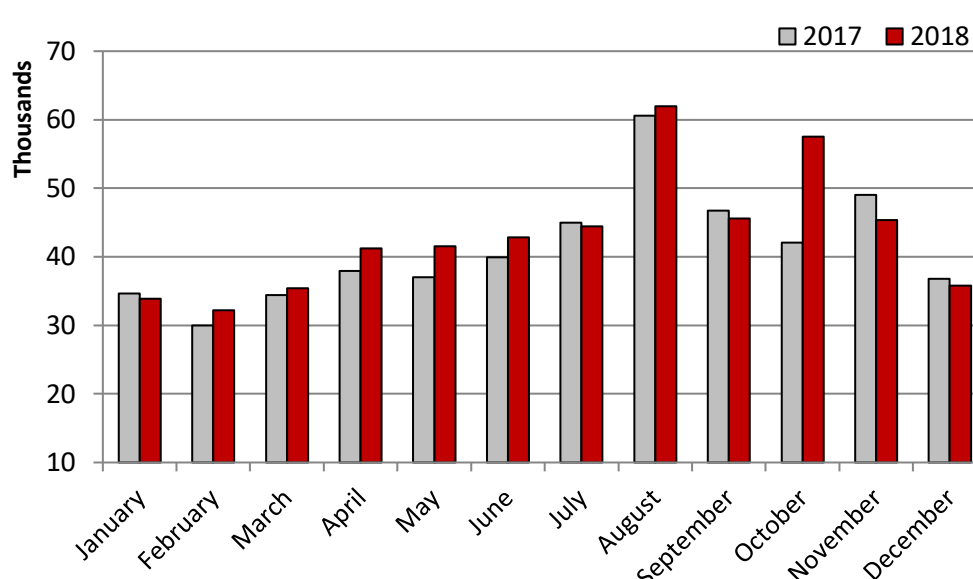

Casino Players' Visits

Last updated: 24 January 2019

Casino Players' Visits - Maltese

Month	2015	2016	2017	2018	% change (2017 vs. 2018)
January	31,269	36,173	34,962	33,863	-3%
February	29,117	35,338	36,188	32,094	-11%
March	32,719	25,906	37,103	35,055	-6%
April	29,393	31,275	31,118	34,298	10%
May	32,546	32,469	30,543	34,586	13%
June	30,314	35,164	32,112	33,807	5%
July	30,117	38,410	34,255	33,044	-4%
August	32,862	40,246	35,808	36,486	2%
September	32,676	39,424	36,281	36,421	0%
October	32,829	38,257	35,686	35,789	0%
November	30,688	35,145	33,984	33,664	-1%
December	37,078	38,949	37,981	37,366	-2%
Total	381,608	426,756	416,021	416,473	0%

Casino Players' Visits - Non-Maltese

Month	2015	2016	2017	2018	% change (2017 vs. 2018)
January	22,565	29,773	34,657	33,908	-2%
February	23,042	26,619	29,990	32,196	7%
March	43,764	29,544	34,392	35,442	3%
April	27,735	29,262	37,926	41,257	9%
May	32,118	29,809	37,061	41,525	12%
June	29,470	38,012	39,942	42,828	7%
July	32,431	43,105	44,983	44,422	-1%
August	46,061	61,448	60,621	61,958	2%
September	33,546	46,655	46,716	45,564	-2%
October	46,455	58,512	42,071	57,536	37%
November	37,421	47,594	49,034	45,366	-7%
December	24,842	37,323	36,788	35,812	-3%
Total	399,450	477,656	494,181	517,814	5%

Casino Players' Visits - Total: Maltese & Non-Maltese

Month	2015	2016	2017	2018	% change (2017 vs. 2018)
January	53,834	65,946	69,619	67,771	-3%
February	52,159	61,957	66,178	64,290	-3%
March	76,483	55,450	71,495	70,497	-1%
April	57,128	60,537	69,044	75,555	9%
May	64,664	62,278	67,604	76,111	13%
June	59,784	73,176	72,054	76,635	6%
July	62,548	81,515	79,238	77,466	-2%
August	78,923	101,694	96,429	98,444	2%
September	66,222	86,079	82,997	81,985	-1%
October	79,284	96,769	77,757	93,325	20%
November	68,109	82,739	83,018	79,030	-5%
December	61,920	76,272	74,769	73,178	-2%
Total	781,058	904,412	910,202	934,287	3%