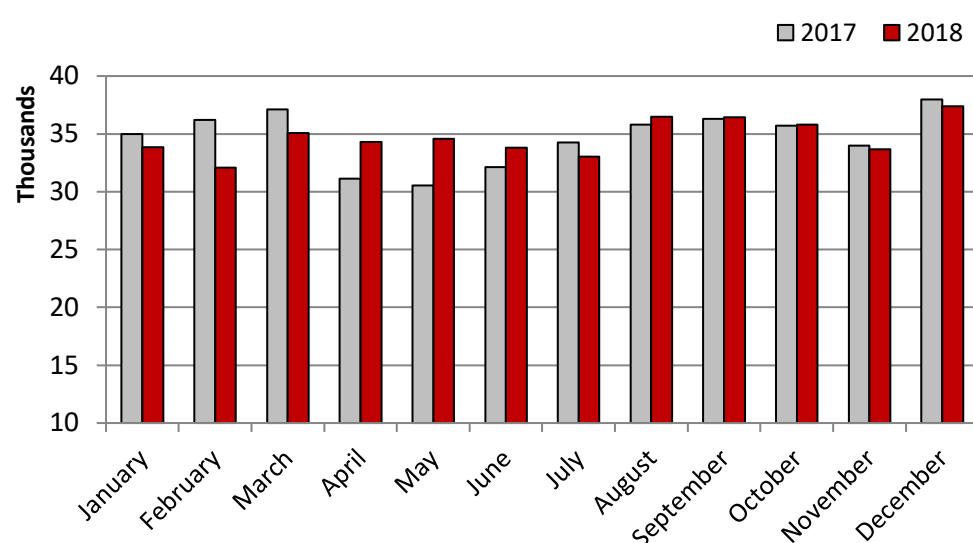

Casino Players' Visits

Last updated: 24 January 2019

Casino Players' Visits - Maltese

Month	2015	2016	2017	2018	% change (2017 vs. 2018)
January	31,269	36,173	34,962	33,863	-3%
February	29,117	35,338	36,188	32,094	-11%
March	32,719	25,906	37,103	35,055	-6%
April	29,393	31,275	31,118	34,298	10%
May	32,546	32,469	30,543	34,586	13%
June	30,314	35,164	32,112	33,807	5%
July	30,117	38,410	34,255	33,044	-4%
August	32,862	40,246	35,808	36,486	2%
September	32,676	39,424	36,281	36,421	0%
October	32,829	38,257	35,686	35,789	0%
November	30,688	35,145	33,984	33,664	-1%
December	37,078	38,949	37,981	37,366	-2%
Total	381,608	426,756	416,021	416,473	0%

Casino Players' Visits - Non-Maltese

Month	2015	2016	2017	2018	% change (2017 vs. 2018)
January	22,565	29,773	34,657	33,908	-2%
February	23,042	26,619	29,990	32,196	7%
March	43,764	29,544	34,392	35,442	3%
April	27,735	29,262	37,926	41,257	9%
May	32,118	29,809	37,061	41,525	12%
June	29,470	38,012	39,942	42,828	7%
July	32,431	43,105	44,983	44,422	-1%
August	46,061	61,448	60,621	61,958	2%
September	33,546	46,655	46,716	45,564	-2%
October	46,455	58,512	42,071	57,536	37%
November	37,421	47,594	49,034	45,366	-7%
December	24,842	37,323	36,788	35,812	-3%
Total	399,450	477,656	494,181	517,814	5%

Casino Players' Visits - Total: Maltese & Non-Maltese

Month	2015	2016	2017	2018	% change (2017 vs. 2018)
January	53,834	65,946	69,619	67,771	-3%
February	52,159	61,957	66,178	64,290	-3%
March	76,483	55,450	71,495	70,497	-1%
April	57,128	60,537	69,044	75,555	9%
May	64,664	62,278	67,604	76,111	13%
June	59,784	73,176	72,054	76,635	6%
July	62,548	81,515	79,238	77,466	-2%
August	78,923	101,694	96,429	98,444	2%
September	66,222	86,079	82,997	81,985	-1%
October	79,284	96,769	77,757	93,325	20%
November	68,109	82,739	83,018	79,030	-5%
December	61,920	76,272	74,769	73,178	-2%
Total	781,058	904,412	910,202	934,287	3%