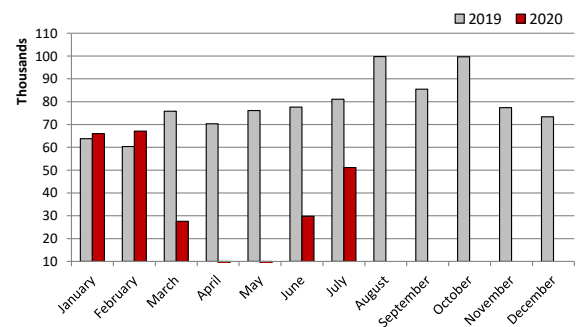

Casino Players' Visits - Total: Maltese & Non-Maltese

Month	2016	2017	2018	2019	2020	% change (2019 vs. 2020)
January	65,946	69,619	67,771	63,782	65,980	3%
February	61,957	66,178	64,290	60,321	67,124	11%
March	55,450	71,495	70,497	75,787	27,612	-64%
April	60,537	69,044	75,555	70,323	0	-100%
May	62,278	67,604	76,111	76,168	0	-100%
June	73,176	72,054	76,635	77,645	29,824	-62%
July	81,515	79,238	77,466	81,065	51,160	-37%
August	101,694	96,429	98,444	99,781		
September	86,079	82,997	81,985	85,465		
October	96,769	77,757	93,325	99,713		
November	82,739	83,018	79,030	77,358		
December	76,272	74,769	73,178	73,362		
Total	904,412	910,202	934,612	939,317