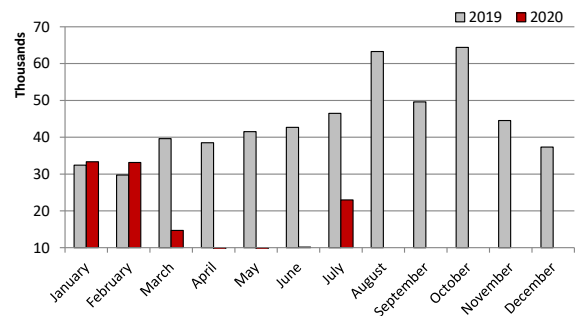

## Casino Players' Visits

Last updated: 31 August 2020

### Casino Players' Visits - Maltese

Month	2016	2017	2018	2019	2020	% change (2019 vs. 2020)
January	36,173	34,962	33,863	31,385	32,620	4%
February	35,338	36,188	32,094	30,584	33,967	11%
March	25,906	37,103	35,055	36,154	12,911	-64%
April	31,275	31,118	34,298	31,822	0	-100%
May	32,469	30,543	34,586	34,669	0	-100%
June	35,164	32,112	33,807	34,939	19,643	-44%
July	38,410	34,255	33,044	34,572	28,186	-18%
August	40,246	35,808	36,486	36,488		
September	39,424	36,281	36,421	35,871		
October	38,257	35,686	35,789	35,311		
November	35,145	33,984	33,664	32,821		
December	38,949	37,981	37,366	36,055		
<b>Total</b>	<b>426,756</b>	<b>416,021</b>	<b>416,473</b>	<b>410,671</b>		

### Casino Players' Visits - Non-Maltese

Month	2016	2017	2018	2019	2020	% change (2019 vs. 2020)
January	29,773	34,657	33,908	32,397	33,360	3%
February	26,619	29,990	32,196	29,737	33,157	12%
March	29,544	34,392	35,442	39,633	14,701	-63%
April	29,262	37,926	41,257	38,501	0	-100%
May	29,809	37,061	41,525	41,499	0	-100%
June	38,012	39,942	42,828	42,702	10,181	-76%
July	43,105	44,983	44,422	46,493	22,974	-51%
August	61,448	60,621	61,958	63,293		
September	46,655	46,716	45,564	49,594		
October	58,512	42,071	57,536	64,402		
November	47,594	49,034	45,366	44,537		
December	37,323	36,788	35,812	37,307		
<b>Total</b>	<b>477,656</b>	<b>494,181</b>	<b>518,139</b>	<b>530,095</b>		