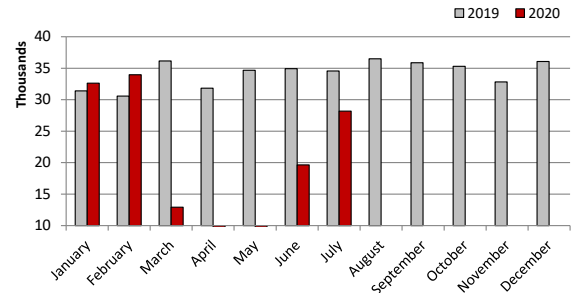

## Casino Players' Visits

Last updated: 31 August 2020

### Casino Players' Visits - Maltese

Month	2016	2017	2018	2019	2020	% change (2019 vs. 2020)
January	36,173	34,962	33,863	31,385	32,620	4%
February	35,338	36,188	32,094	30,584	33,967	11%
March	25,906	37,103	35,055	36,154	12,911	-64%
April	31,275	31,118	34,298	31,822	0	-100%
May	32,469	30,543	34,586	34,669	0	-100%
June	35,164	32,112	33,807	34,939	19,643	-44%
July	38,410	34,255	33,044	34,572	28,186	-18%
August	40,246	35,808	36,486	36,488		
September	39,424	36,281	36,421	35,871		
October	38,257	35,686	35,789	35,311		
November	35,145	33,984	33,664	32,821		
December	38,949	37,981	37,366	36,055		
<b>Total</b>	<b>426,756</b>	<b>416,021</b>	<b>416,473</b>	<b>410,671</b>		

### Casino Players' Visits - Non-Maltese

Month	2016	2017	2018	2019	2020	% change (2019 vs. 2020)
January	29,773	34,657	33,908	32,397	33,360	3%
February	26,619	29,990	32,196	29,737	33,157	12%
March	29,544	34,392	35,442	39,633	14,701	-63%
April	29,262	37,926	41,257	38,501	0	-100%
May	29,809	37,061	41,525	41,499	0	-100%
June	38,012	39,942	42,828	42,702	10,181	-76%
July	43,105	44,983	44,422	46,493	22,974	-51%
August	61,448	60,621	61,958	63,293		
September	46,655	46,716	45,564	49,594		
October	58,512	42,071	57,536	64,402		
November	47,594	49,034	45,366	44,537		
December	37,323	36,788	35,812	37,307		
<b>Total</b>	<b>477,656</b>	<b>494,181</b>	<b>518,139</b>	<b>530,095</b>		