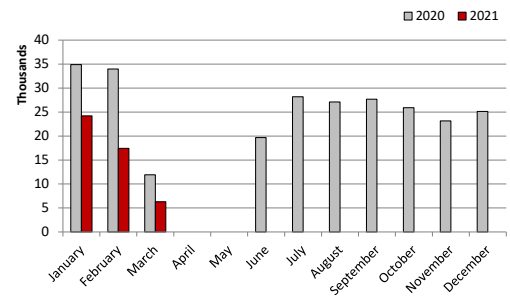

## Casino Players' Visits

Last updated: 30 June 2021

### Casino Players' Visits - Maltese

Month	2017	2018	2019	2020	2021	% change (2020 vs. 2021)
January	34,962	33,863	31,385	34,895	24,220	-31%
February	36,188	32,094	30,584	33,980	17,425	-49%
March	37,103	35,055	36,154	11,928	6,317	-47%
April	31,118	34,298	31,822	0	0	0%
May	30,543	34,586	34,669	0	0	0%
June	32,112	33,807	34,939	19,665		
July	34,255	33,044	34,572	28,199		
August	35,808	36,486	36,488	27,091		
September	36,281	36,421	35,871	27,677		
October	35,686	35,789	35,311	25,899		
November	33,984	33,664	32,821	23,163		
December	37,981	37,366	36,055	25,120		
<b>Total</b>	<b>416,021</b>	<b>416,473</b>	<b>410,671</b>	<b>257,617</b>		

### Casino Players' Visits - Non-Maltese

Month	2017	2018	2019	2020	2021	% change (2020 vs. 2021)
January	34,657	33,908	32,397	35,417	16,088	-50%
February	29,990	32,196	29,737	33,144	15,552	-48%
March	34,392	35,442	39,633	13,158	5,568	-86%
April	37,926	41,257	38,501	0	0	0%
May	37,061	41,525	41,499	0	0	0%
June	39,942	42,828	42,702	10,164		
July	44,983	44,422	46,493	22,941		
August	60,621	61,958	63,293	30,049		
September	46,716	45,564	49,594	18,991		
October	42,071	57,536	64,402	18,951		
November	49,034	45,366	44,537	15,584		
December	36,788	35,812	37,307	15,846		
<b>Total</b>	<b>494,181</b>	<b>518,139</b>	<b>530,095</b>	<b>214,245</b>		