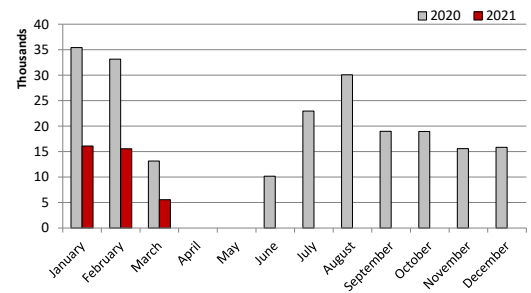

## Casino Players' Visits

Last updated: 30 June 2021

### Casino Players' Visits - Maltese

Month	2017	2018	2019	2020	2021	% change (2020 vs. 2021)
January	34,962	33,863	31,385	34,895	24,220	-31%
February	36,188	32,094	30,584	33,980	17,425	-49%
March	37,103	35,055	36,154	11,928	6,317	-47%
April	31,118	34,298	31,822	0	0	0%
May	30,543	34,586	34,669	0	0	0%
June	32,112	33,807	34,939	19,665		
July	34,255	33,044	34,572	28,199		
August	35,808	36,486	36,488	27,091		
September	36,281	36,421	35,871	27,677		
October	35,686	35,789	35,311	25,899		
November	33,984	33,664	32,821	23,163		
December	37,981	37,366	36,055	25,120		
<b>Total</b>	<b>416,021</b>	<b>416,473</b>	<b>410,671</b>	<b>257,617</b>		

### Casino Players' Visits - Non-Maltese

Month	2017	2018	2019	2020	2021	% change (2020 vs. 2021)
January	34,657	33,908	32,397	35,417	16,088	-50%
February	29,990	32,196	29,737	33,144	15,552	-48%
March	34,392	35,442	39,633	13,158	5,568	-86%
April	37,926	41,257	38,501	0	0	0%
May	37,061	41,525	41,499	0	0	0%
June	39,942	42,828	42,702	10,164		
July	44,983	44,422	46,493	22,941		
August	60,621	61,958	63,293	30,049		
September	46,716	45,564	49,594	18,991		
October	42,071	57,536	64,402	18,951		
November	49,034	45,366	44,537	15,584		
December	36,788	35,812	37,307	15,846		
<b>Total</b>	<b>494,181</b>	<b>518,139</b>	<b>530,095</b>	<b>214,245</b>		

### Casino Players' Visits - Total: Maltese & Non-Maltese

Month	2017	2018	2019	2020	2021	% change (2020 vs. 2021)
January	69,619	67,771	63,782	70,312	40,308	-37%
February	66,178	64,290	60,321	67,124	32,977	-45%
March	71,495	70,497	75,787	25,086	11,885	-84%
April	69,044	75,555	70,323	0	0	0%
May	67,604	76,111	76,168	0	0	0%
June	72,054	76,635	77,645	29,829		
July	79,238	77,466	81,065	51,140		
August	96,429	98,444	99,781	57,140		
September	82,997	81,985	85,465	46,668		
October	77,757	93,325	99,713	44,850		
November	83,018	79,030	77,358	38,747		
December	74,769	73,178	73,362	40,966		
<b>Total</b>	<b>910,202</b>	<b>934,612</b>	<b>939,317</b>	<b>471,862</b>		