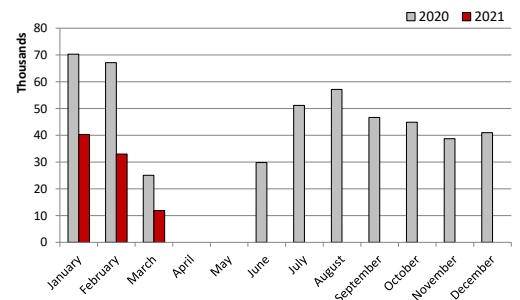

## Casino Players' Visits

Last updated: 30 June 2021

### Casino Players' Visits - Maltese

Month	2017	2018	2019	2020	2021	% change (2020 vs. 2021)
January	34,962	33,863	31,385	34,895	24,220	-31%
February	36,188	32,094	30,584	33,980	17,425	-49%
March	37,103	35,055	36,154	11,928	6,317	-47%
April	31,118	34,298	31,822	0	0	0%
May	30,543	34,586	34,669	0	0	0%
June	32,112	33,807	34,939	19,665		
July	34,255	33,044	34,572	28,199		
August	35,808	36,486	36,488	27,091		
September	36,281	36,421	35,871	27,677		
October	35,686	35,789	35,311	25,899		
November	33,984	33,664	32,821	23,163		
December	37,981	37,366	36,055	25,120		
<b>Total</b>	<b>416,021</b>	<b>416,473</b>	<b>410,671</b>	<b>257,617</b>		

### Casino Players' Visits - Non-Maltese

Month	2017	2018	2019	2020	2021	% change (2020 vs. 2021)
January	34,657	33,908	32,397	35,417	16,088	-50%
February	29,990	32,196	29,737	33,144	15,552	-48%
March	34,392	35,442	39,633	13,158	5,568	-86%
April	37,926	41,257	38,501	0	0	0%
May	37,061	41,525	41,499	0	0	0%
June	39,942	42,828	42,702	10,164		
July	44,983	44,422	46,493	22,941		
August	60,621	61,958	63,293	30,049		
September	46,716	45,564	49,594	18,991		
October	42,071	57,536	64,402	18,951		
November	49,034	45,366	44,537	15,584		
December	36,788	35,812	37,307	15,846		
<b>Total</b>	<b>494,181</b>	<b>518,139</b>	<b>530,095</b>	<b>214,245</b>		

### Casino Players' Visits - Total: Maltese & Non-Maltese

Month	2017	2018	2019	2020	2021	% change (2020 vs. 2021)
January	69,619	67,771	63,782	70,312	40,308	-37%
February	66,178	64,290	60,321	67,124	32,977	-45%
March	71,495	70,497	75,787	25,086	11,885	-84%
April	69,044	75,555	70,323	0	0	0%
May	67,604	76,111	76,168	0	0	0%
June	72,054	76,635	77,645	29,829		
July	79,238	77,466	81,065	51,140		
August	96,429	98,444	99,781	57,140		
September	82,997	81,985	85,465	46,668		
October	77,757	93,325	99,713	44,850		
November	83,018	79,030	77,358	38,747		
December	74,769	73,178	73,362	40,966		
<b>Total</b>	<b>910,202</b>	<b>934,612</b>	<b>939,317</b>	<b>471,862</b>		