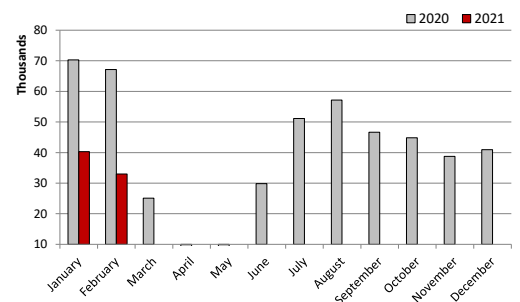

Casino Players' Visits

Last updated: 29 March 2021

Casino Players' Visits - Maltese

Month	2017	2018	2019	2020	2021	% change (2020 vs. 2021)
January	34,962	33,863	31,385	34,895	24,220	-31%
February	36,188	32,094	30,584	33,980	17,425	-49%
March	37,103	35,055	36,154	11,928		
April	31,118	34,298	31,822	0		
May	30,543	34,586	34,669	0		
June	32,112	33,807	34,939	19,665		
July	34,255	33,044	34,572	28,199		
August	35,808	36,486	36,488	27,091		
September	36,281	36,421	35,871	27,677		
October	35,686	35,789	35,311	25,899		
November	33,984	33,664	32,821	23,163		
December	37,981	37,366	36,055	25,120		
Total	416,021	416,473	410,671	257,617		

Casino Players' Visits - Non-Maltese

Month	2017	2018	2019	2020	2021	% change (2020 vs. 2021)
January	34,657	33,908	32,397	35,417	16,088	-50%
February	29,990	32,196	29,737	33,144	15,552	-48%
March	34,392	35,442	39,633	13,158		
April	37,926	41,257	38,501	0		
May	37,061	41,525	41,499	0		
June	39,942	42,828	42,702	10,164		
July	44,983	44,422	46,493	22,941		
August	60,621	61,958	63,293	30,049		
September	46,716	45,564	49,594	18,991		
October	42,071	57,536	64,402	18,951		
November	49,034	45,366	44,537	15,584		
December	36,788	35,812	37,307	15,846		
Total	494,181	518,139	530,095	214,245		

Casino Players' Visits - Total: Maltese & Non-Maltese

Month	2017	2018	2019	2020	2021	% change (2020 vs. 2021)
January	69,619	67,771	63,782	70,312	40,308	-37%
February	66,178	64,290	60,321	67,124	32,977	-45%
March	71,495	70,497	75,787	25,086		
April	69,044	75,555	70,323	0		
May	67,604	76,111	76,168	0		
June	72,054	76,635	77,645	29,829		
July	79,238	77,466	81,065	51,140		
August	96,429	98,444	99,781	57,140		
September	82,997	81,985	85,465	46,668		
October	77,757	93,325	99,713	44,850		
November	83,018	79,030	77,358	38,747		
December	74,769	73,178	73,362	40,966		
Total	910,202	934,612	939,317	471,862		