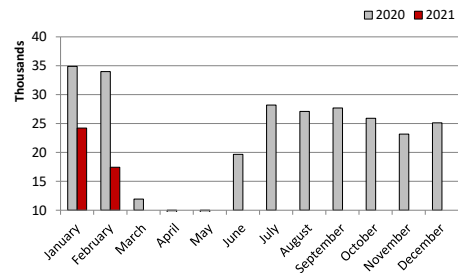

Casino Players' Visits

Last updated: 29 March 2021

Casino Players' Visits - Maltese

Month	2017	2018	2019	2020	2021	% change (2020 vs. 2021)
January	34,962	33,863	31,385	34,895	24,220	-31%
February	36,188	32,094	30,584	33,980	17,425	-49%
March	37,103	35,055	36,154	11,928		
April	31,118	34,298	31,822	0		
May	30,543	34,586	34,669	0		
June	32,112	33,807	34,939	19,665		
July	34,255	33,044	34,572	28,199		
August	35,808	36,486	36,488	27,091		
September	36,281	36,421	35,871	27,677		
October	35,686	35,789	35,311	25,899		
November	33,984	33,664	32,821	23,163		
December	37,981	37,366	36,055	25,120		
Total	416,021	416,473	410,671	257,617		

Casino Players' Visits - Non-Maltese

Month	2017	2018	2019	2020	2021	% change (2020 vs. 2021)
January	34,657	33,908	32,397	35,417	16,088	-50%
February	29,990	32,196	29,737	33,144	15,552	-48%
March	34,392	35,442	39,633	13,158		
April	37,926	41,257	38,501	0		
May	37,061	41,525	41,499	0		
June	39,942	42,828	42,702	10,164		
July	44,983	44,422	46,493	22,941		
August	60,621	61,958	63,293	30,049		
September	46,716	45,564	49,594	18,991		
October	42,071	57,536	64,402	18,951		
November	49,034	45,366	44,537	15,584		
December	36,788	35,812	37,307	15,846		
Total	494,181	518,139	530,095	214,245		

Casino Players' Visits - Total: Maltese & Non-Maltese

Month	2017	2018	2019	2020	2021	% change (2020 vs. 2021)
January	69,619	67,771	63,782	70,312	40,308	-37%
February	66,178	64,290	60,321	67,124	32,977	-45%
March	71,495	70,497	75,787	25,086		
April	69,044	75,555	70,323	0		
May	67,604	76,111	76,168	0		
June	72,054	76,635	77,645	29,829		
July	79,238	77,466	81,065	51,140		
August	96,429	98,444	99,781	57,140		
September	82,997	81,985	85,465	46,668		
October	77,757	93,325	99,713	44,850		
November	83,018	79,030	77,358	38,747		
December	74,769	73,178	73,362	40,966		
Total	910,202	934,612	939,317	471,862		