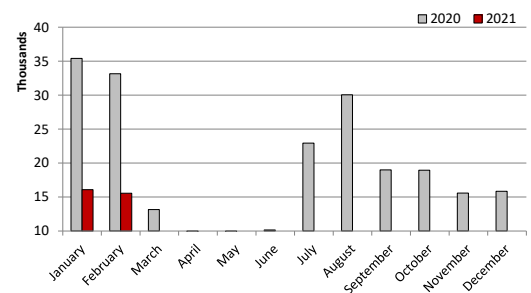

Casino Players' Visits

Last updated: 29 March 2021

Casino Players' Visits - Maltese

Month	2017	2018	2019	2020	2021	% change (2020 vs. 2021)
January	34,962	33,863	31,385	34,895	24,220	-31%
February	36,188	32,094	30,584	33,980	17,425	-49%
March	37,103	35,055	36,154	11,928		
April	31,118	34,298	31,822	0		
May	30,543	34,586	34,669	0		
June	32,112	33,807	34,939	19,665		
July	34,255	33,044	34,572	28,199		
August	35,808	36,486	36,488	27,091		
September	36,281	36,421	35,871	27,677		
October	35,686	35,789	35,311	25,899		
November	33,984	33,664	32,821	23,163		
December	37,981	37,366	36,055	25,120		
Total	416,021	416,473	410,671	257,617		

Casino Players' Visits - Non-Maltese

Month	2017	2018	2019	2020	2021	% change (2020 vs. 2021)
January	34,657	33,908	32,397	35,417	16,088	-50%
February	29,990	32,196	29,737	33,144	15,552	-48%
March	34,392	35,442	39,633	13,158		
April	37,926	41,257	38,501	0		
May	37,061	41,525	41,499	0		
June	39,942	42,828	42,702	10,164		
July	44,983	44,422	46,493	22,941		
August	60,621	61,958	63,293	30,049		
September	46,716	45,564	49,594	18,991		
October	42,071	57,536	64,402	18,951		
November	49,034	45,366	44,537	15,584		
December	36,788	35,812	37,307	15,846		
Total	494,181	518,139	530,095	214,245		

Casino Players' Visits - Total: Maltese & Non-Maltese

Month	2017	2018	2019	2020	2021	% change (2020 vs. 2021)
January	69,619	67,771	63,782	70,312	40,308	-37%
February	66,178	64,290	60,321	67,124	32,977	-45%
March	71,495	70,497	75,787	25,086		
April	69,044	75,555	70,323	0		
May	67,604	76,111	76,168	0		
June	72,054	76,635	77,645	29,829		
July	79,238	77,466	81,065	51,140		
August	96,429	98,444	99,781	57,140		
September	82,997	81,985	85,465	46,668		
October	77,757	93,325	99,713	44,850		
November	83,018	79,030	77,358	38,747		
December	74,769	73,178	73,362	40,966		
Total	910,202	934,612	939,317	471,862		