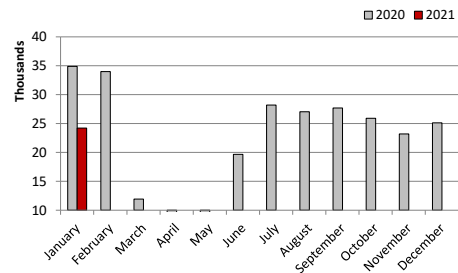

Casino Players' Visits

Last updated: 26 February 2021

Casino Players' Visits - Maltese

Month	2017	2018	2019	2020	2021	% change (2020 vs. 2021)
January	34,962	33,863	31,385	34,895	24,220	-31%
February	36,188	32,094	30,584	33,980		
March	37,103	35,055	36,154	11,928		
April	31,118	34,298	31,822	0		
May	30,543	34,586	34,669	0		
June	32,112	33,807	34,939	19,665		
July	34,255	33,044	34,572	28,186		
August	35,808	36,486	36,488	27,027		
September	36,281	36,421	35,871	27,685		
October	35,686	35,789	35,311	25,896		
November	33,984	33,664	32,821	23,205		
December	37,981	37,366	36,055	25,118		
Total	416,021	416,473	410,671	257,585		

Casino Players' Visits - Non-Maltese

Month	2017	2018	2019	2020	2021	% change (2020 vs. 2021)
January	34,657	33,908	32,397	35,417	16,088	-50%
February	29,990	32,196	29,737	33,144		
March	34,392	35,442	39,633	13,158		
April	37,926	41,257	38,501	0		
May	37,061	41,525	41,499	0		
June	39,942	42,828	42,702	10,164		
July	44,983	44,422	46,493	22,974		
August	60,621	61,958	63,293	30,124		
September	46,716	45,564	49,594	18,997		
October	42,071	57,536	64,402	18,974		
November	49,034	45,366	44,537	15,541		
December	36,788	35,812	37,307	15,851		
Total	494,181	518,139	530,095	214,344		

Casino Players' Visits - Total: Maltese & Non-Maltese

Month	2017	2018	2019	2020	2021	% change (2020 vs. 2021)
January	69,619	67,771	63,782	70,312	40,308	-37%
February	66,178	64,290	60,321	67,124		
March	71,495	70,497	75,787	25,086		
April	69,044	75,555	70,323	0		
May	67,604	76,111	76,168	0		
June	72,054	76,635	77,645	29,829		
July	79,238	77,466	81,065	51,160		
August	96,429	98,444	99,781	57,151		
September	82,997	81,985	85,465	46,682		
October	77,757	93,325	99,713	44,870		
November	83,018	79,030	77,358	38,746		
December	74,769	73,178	73,362	40,969		
Total	910,202	934,612	939,317	471,929		