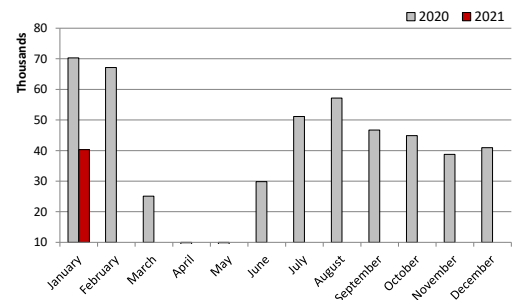

Casino Players' Visits

Last updated: 26 February 2021

Casino Players' Visits - Maltese

Month	2017	2018	2019	2020	2021	% change (2020 vs. 2021)
January	34,962	33,863	31,385	34,895	24,220	-31%
February	36,188	32,094	30,584	33,980		
March	37,103	35,055	36,154	11,928		
April	31,118	34,298	31,822	0		
May	30,543	34,586	34,669	0		
June	32,112	33,807	34,939	19,665		
July	34,255	33,044	34,572	28,186		
August	35,808	36,486	36,488	27,027		
September	36,281	36,421	35,871	27,685		
October	35,686	35,789	35,311	25,896		
November	33,984	33,664	32,821	23,205		
December	37,981	37,366	36,055	25,118		
Total	416,021	416,473	410,671	257,585		

Casino Players' Visits - Non-Maltese

Month	2017	2018	2019	2020	2021	% change (2020 vs. 2021)
January	34,657	33,908	32,397	35,417	16,088	-50%
February	29,990	32,196	29,737	33,144		
March	34,392	35,442	39,633	13,158		
April	37,926	41,257	38,501	0		
May	37,061	41,525	41,499	0		
June	39,942	42,828	42,702	10,164		
July	44,983	44,422	46,493	22,974		
August	60,621	61,958	63,293	30,124		
September	46,716	45,564	49,594	18,997		
October	42,071	57,536	64,402	18,974		
November	49,034	45,366	44,537	15,541		
December	36,788	35,812	37,307	15,851		
Total	494,181	518,139	530,095	214,344		

Casino Players' Visits - Total: Maltese & Non-Maltese

Month	2017	2018	2019	2020	2021	% change (2020 vs. 2021)
January	69,619	67,771	63,782	70,312	40,308	-37%
February	66,178	64,290	60,321	67,124		
March	71,495	70,497	75,787	25,086		
April	69,044	75,555	70,323	0		
May	67,604	76,111	76,168	0		
June	72,054	76,635	77,645	29,829		
July	79,238	77,466	81,065	51,160		
August	96,429	98,444	99,781	57,151		
September	82,997	81,985	85,465	46,682		
October	77,757	93,325	99,713	44,870		
November	83,018	79,030	77,358	38,746		
December	74,769	73,178	73,362	40,969		
Total	910,202	934,612	939,317	471,929		