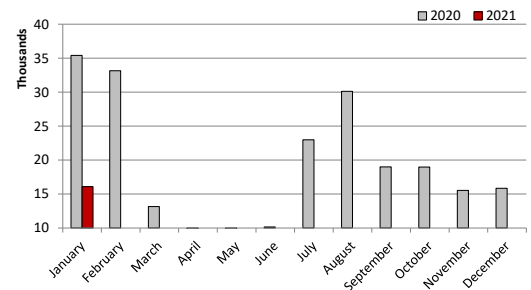

Casino Players' Visits

Last updated: 26 February 2021

Casino Players' Visits - Maltese

Month	2017	2018	2019	2020	2021	% change (2020 vs. 2021)
January	34,962	33,863	31,385	34,895	24,220	-31%
February	36,188	32,094	30,584	33,980		
March	37,103	35,055	36,154	11,928		
April	31,118	34,298	31,822	0		
May	30,543	34,586	34,669	0		
June	32,112	33,807	34,939	19,665		
July	34,255	33,044	34,572	28,186		
August	35,808	36,486	36,488	27,027		
September	36,281	36,421	35,871	27,685		
October	35,686	35,789	35,311	25,896		
November	33,984	33,664	32,821	23,205		
December	37,981	37,366	36,055	25,118		
Total	416,021	416,473	410,671	257,585		

Casino Players' Visits - Non-Maltese

Month	2017	2018	2019	2020	2021	% change (2020 vs. 2021)
January	34,657	33,908	32,397	35,417	16,088	-50%
February	29,990	32,196	29,737	33,144		
March	34,392	35,442	39,633	13,158		
April	37,926	41,257	38,501	0		
May	37,061	41,525	41,499	0		
June	39,942	42,828	42,702	10,164		
July	44,983	44,422	46,493	22,974		
August	60,621	61,958	63,293	30,124		
September	46,716	45,564	49,594	18,997		
October	42,071	57,536	64,402	18,974		
November	49,034	45,366	44,537	15,541		
December	36,788	35,812	37,307	15,851		
Total	494,181	518,139	530,095	214,344		

Casino Players' Visits - Total: Maltese & Non-Maltese

Month	2017	2018	2019	2020	2021	% change (2020 vs. 2021)
January	69,619	67,771	63,782	70,312	40,308	-37%
February	66,178	64,290	60,321	67,124		
March	71,495	70,497	75,787	25,086		
April	69,044	75,555	70,323	0		
May	67,604	76,111	76,168	0		
June	72,054	76,635	77,645	29,829		
July	79,238	77,466	81,065	51,160		
August	96,429	98,444	99,781	57,151		
September	82,997	81,985	85,465	46,682		
October	77,757	93,325	99,713	44,870		
November	83,018	79,030	77,358	38,746		
December	74,769	73,178	73,362	40,969		
Total	910,202	934,612	939,317	471,929		