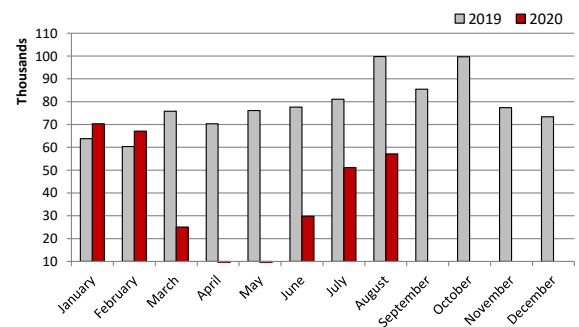

Casino Players' Visits - Total: Maltese & Non-Maltese

Month	2016	2017	2018	2019	2020	% change (2019 vs. 2020)
January	65,946	69,619	67,771	63,782	70,312	10%
February	61,957	66,178	64,290	60,321	67,124	11%
March	55,450	71,495	70,497	75,787	25,086	-67%
April	60,537	69,044	75,555	70,323	0	-100%
May	62,278	67,604	76,111	76,168	0	-100%
June	73,176	72,054	76,635	77,645	29,829	-62%
July	81,515	79,238	77,466	81,065	51,160	-37%
August	101,694	96,429	98,444	99,781	57,151	-43%
September	86,079	82,997	81,985	85,465		
October	96,769	77,757	93,325	99,713		
November	82,739	83,018	79,030	77,358		
December	76,272	74,769	73,178	73,362		
Total	904,412	910,202	934,612	939,317