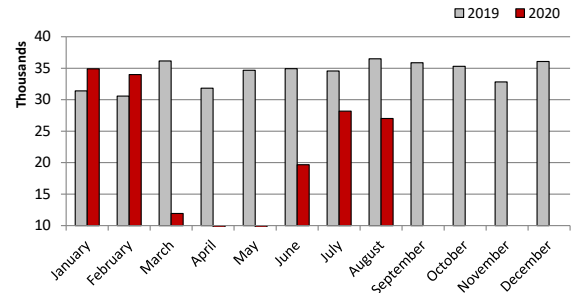

## Casino Players' Visits

Last updated: 30 September 2020

### Casino Players' Visits - Maltese

Month	2016	2017	2018	2019	2020	% change (2019 vs. 2020)
January	36,173	34,962	33,863	31,385	34,895	11%
February	35,338	36,188	32,094	30,584	33,980	11%
March	25,906	37,103	35,055	36,154	11,928	-67%
April	31,275	31,118	34,298	31,822	0	-100%
May	32,469	30,543	34,586	34,669	0	-100%
June	35,164	32,112	33,807	34,939	19,665	-44%
July	38,410	34,255	33,044	34,572	28,186	-18%
August	40,246	35,808	36,486	36,488	27,027	-26%
September	39,424	36,281	36,421	35,871		
October	38,257	35,686	35,789	35,311		
November	35,145	33,984	33,664	32,821		
December	38,949	37,981	37,366	36,055		
<b>Total</b>	<b>426,756</b>	<b>416,021</b>	<b>416,473</b>	<b>410,671</b>		

### Casino Players' Visits - Non-Maltese

Month	2016	2017	2018	2019	2020	% change (2019 vs. 2020)
January	29,773	34,657	33,908	32,397	35,417	9%
February	26,619	29,990	32,196	29,737	33,144	11%
March	29,544	34,392	35,442	39,633	13,158	-67%
April	29,262	37,926	41,257	38,501	0	-100%
May	29,809	37,061	41,525	41,499	0	-100%
June	38,012	39,942	42,828	42,702	10,164	-76%
July	43,105	44,983	44,422	46,493	22,974	-51%
August	61,448	60,621	61,958	63,293	30,124	-52%
September	46,655	46,716	45,564	49,594		
October	58,512	42,071	57,536	64,402		
November	47,594	49,034	45,366	44,537		
December	37,323	36,788	35,812	37,307		
<b>Total</b>	<b>477,656</b>	<b>494,181</b>	<b>518,139</b>	<b>530,095</b>		