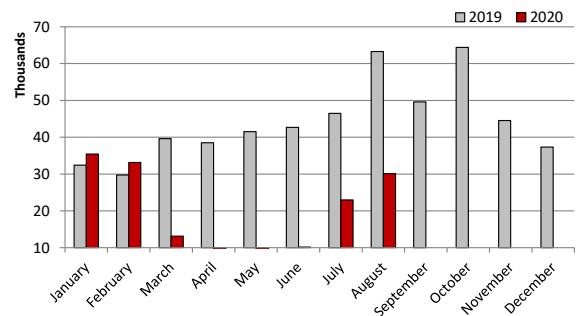

## Casino Players' Visits

Last updated: 30 September 2020

### Casino Players' Visits - Maltese

Month	2016	2017	2018	2019	2020	% change (2019 vs. 2020)
January	36,173	34,962	33,863	31,385	34,895	11%
February	35,338	36,188	32,094	30,584	33,980	11%
March	25,906	37,103	35,055	36,154	11,928	-67%
April	31,275	31,118	34,298	31,822	0	-100%
May	32,469	30,543	34,586	34,669	0	-100%
June	35,164	32,112	33,807	34,939	19,665	-44%
July	38,410	34,255	33,044	34,572	28,186	-18%
August	40,246	35,808	36,486	36,488	27,027	-26%
September	39,424	36,281	36,421	35,871		
October	38,257	35,686	35,789	35,311		
November	35,145	33,984	33,664	32,821		
December	38,949	37,981	37,366	36,055		
<b>Total</b>	<b>426,756</b>	<b>416,021</b>	<b>416,473</b>	<b>410,671</b>		

### Casino Players' Visits - Non-Maltese

Month	2016	2017	2018	2019	2020	% change (2019 vs. 2020)
January	29,773	34,657	33,908	32,397	35,417	9%
February	26,619	29,990	32,196	29,737	33,144	11%
March	29,544	34,392	35,442	39,633	13,158	-67%
April	29,262	37,926	41,257	38,501	0	-100%
May	29,809	37,061	41,525	41,499	0	-100%
June	38,012	39,942	42,828	42,702	10,164	-76%
July	43,105	44,983	44,422	46,493	22,974	-51%
August	61,448	60,621	61,958	63,293	30,124	-52%
September	46,655	46,716	45,564	49,594		
October	58,512	42,071	57,536	64,402		
November	47,594	49,034	45,366	44,537		
December	37,323	36,788	35,812	37,307		
<b>Total</b>	<b>477,656</b>	<b>494,181</b>	<b>518,139</b>	<b>530,095</b>		