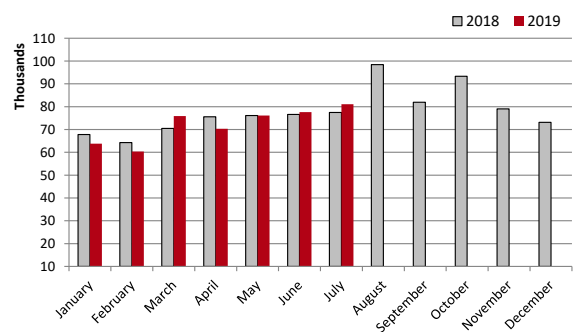

Casino Players' Visits - Total: Maltese & Non-Maltese

Month	2015	2016	2017	2018	2019	% change (2018 vs. 2019)
January	53,834	65,946	69,619	67,771	63,782	-6%
February	52,159	61,957	66,178	64,290	60,321	-6%
March	76,483	55,450	71,495	70,497	75,877	8%
April	57,128	60,537	69,044	75,555	70,323	-7%
May	64,664	62,278	67,604	76,111	76,168	0%
June	59,784	73,176	72,054	76,635	77,645	1%
July	62,548	81,515	79,238	77,466	81,065	5%
August	78,923	101,694	96,429	98,444		
September	66,222	86,079	82,997	81,985		
October	79,284	96,769	77,757	93,325		
November	68,109	82,739	83,018	79,030		
December	61,920	76,272	74,769	73,178		
Total	781,058	904,412	910,202	934,287