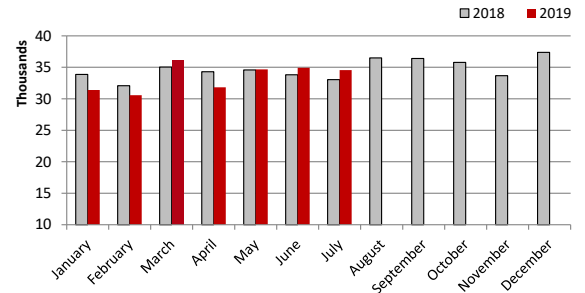

## Casino Players' Visits

Last updated: 30th August 2019

### Casino Players' Visits - Maltese

Month	2015	2016	2017	2018	2019	% change (2018 vs. 2019)
January	31,269	36,173	34,962	33,863	31,385	-7%
February	29,117	35,338	36,188	32,094	30,584	-5%
March	32,719	25,906	37,103	35,055	36,154	3%
April	29,393	31,275	31,118	34,298	31,822	-7%
May	32,546	32,469	30,543	34,586	34,669	0%
June	30,314	35,164	32,112	33,807	34,941	3%
July	30,117	38,410	34,255	33,044	34,572	5%
August	32,862	40,246	35,808	36,486		
September	32,676	39,424	36,281	36,421		
October	32,829	38,257	35,686	35,789		
November	30,688	35,145	33,984	33,664		
December	37,078	38,949	37,981	37,366		
<b>Total</b>	<b>381,608</b>	<b>426,756</b>	<b>416,021</b>	<b>416,473</b>		

### Casino Players' Visits - Non-Maltese

Month	2015	2016	2017	2018	2019	% change (2018 vs. 2019)
January	22,565	29,773	34,657	33,908	32,397	-4%
February	23,042	26,619	29,990	32,196	29,737	-8%
March	43,764	29,544	34,392	35,442	39,723	12%
April	27,735	29,262	37,926	41,257	38,501	-7%
May	32,118	29,809	37,061	41,525	41,499	0%
June	29,470	38,012	39,942	42,828	42,704	0%
July	32,431	43,105	44,983	44,422	46,493	5%
August	46,061	61,448	60,621	61,958		
September	33,546	46,655	46,716	45,564		
October	46,455	58,512	42,071	57,536		
November	37,421	47,594	49,034	45,366		
December	24,842	37,323	36,788	35,812		
<b>Total</b>	<b>399,450</b>	<b>477,656</b>	<b>494,181</b>	<b>518,139</b>		