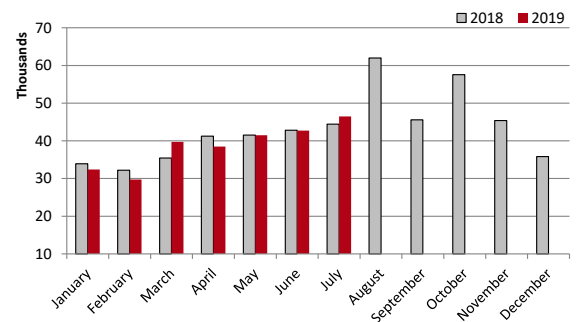

## Casino Players' Visits

Last updated: 30th August 2019

### Casino Players' Visits - Maltese

Month	2015	2016	2017	2018	2019	% change (2018 vs. 2019)
January	31,269	36,173	34,962	33,863	31,385	-7%
February	29,117	35,338	36,188	32,094	30,584	-5%
March	32,719	25,906	37,103	35,055	36,154	3%
April	29,393	31,275	31,118	34,298	31,822	-7%
May	32,546	32,469	30,543	34,586	34,669	0%
June	30,314	35,164	32,112	33,807	34,941	3%
July	30,117	38,410	34,255	33,044	34,572	5%
August	32,862	40,246	35,808	36,486		
September	32,676	39,424	36,281	36,421		
October	32,829	38,257	35,686	35,789		
November	30,688	35,145	33,984	33,664		
December	37,078	38,949	37,981	37,366		
<b>Total</b>	<b>381,608</b>	<b>426,756</b>	<b>416,021</b>	<b>416,473</b>		

### Casino Players' Visits - Non-Maltese

Month	2015	2016	2017	2018	2019	% change (2018 vs. 2019)
January	22,565	29,773	34,657	33,908	32,397	-4%
February	23,042	26,619	29,990	32,196	29,737	-8%
March	43,764	29,544	34,392	35,442	39,723	12%
April	27,735	29,262	37,926	41,257	38,501	-7%
May	32,118	29,809	37,061	41,525	41,499	0%
June	29,470	38,012	39,942	42,828	42,704	0%
July	32,431	43,105	44,983	44,422	46,493	5%
August	46,061	61,448	60,621	61,958		
September	33,546	46,655	46,716	45,564		
October	46,455	58,512	42,071	57,536		
November	37,421	47,594	49,034	45,366		
December	24,842	37,323	36,788	35,812		
<b>Total</b>	<b>399,450</b>	<b>477,656</b>	<b>494,181</b>	<b>518,139</b>		